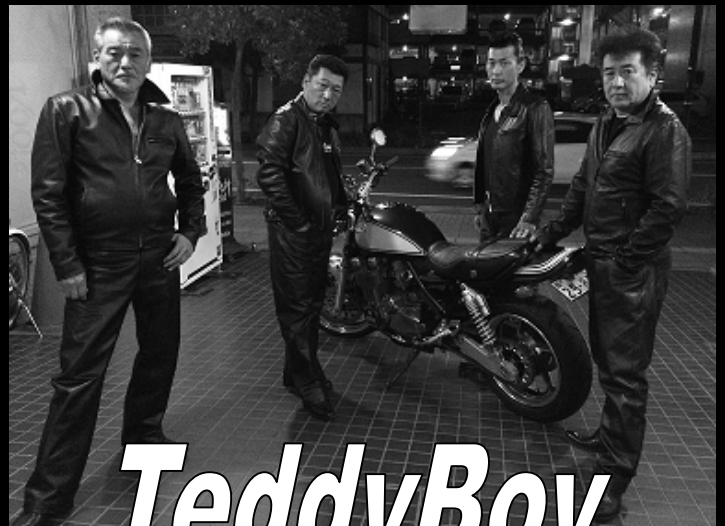

4.21.2018

**SATURDAY
NIGHT**

**SHIZUO WADA
SPECIAL BAND**

OPEN:18:30

START:19:00

ADV 3000YEN + DRINK

Opening Act

純とRose